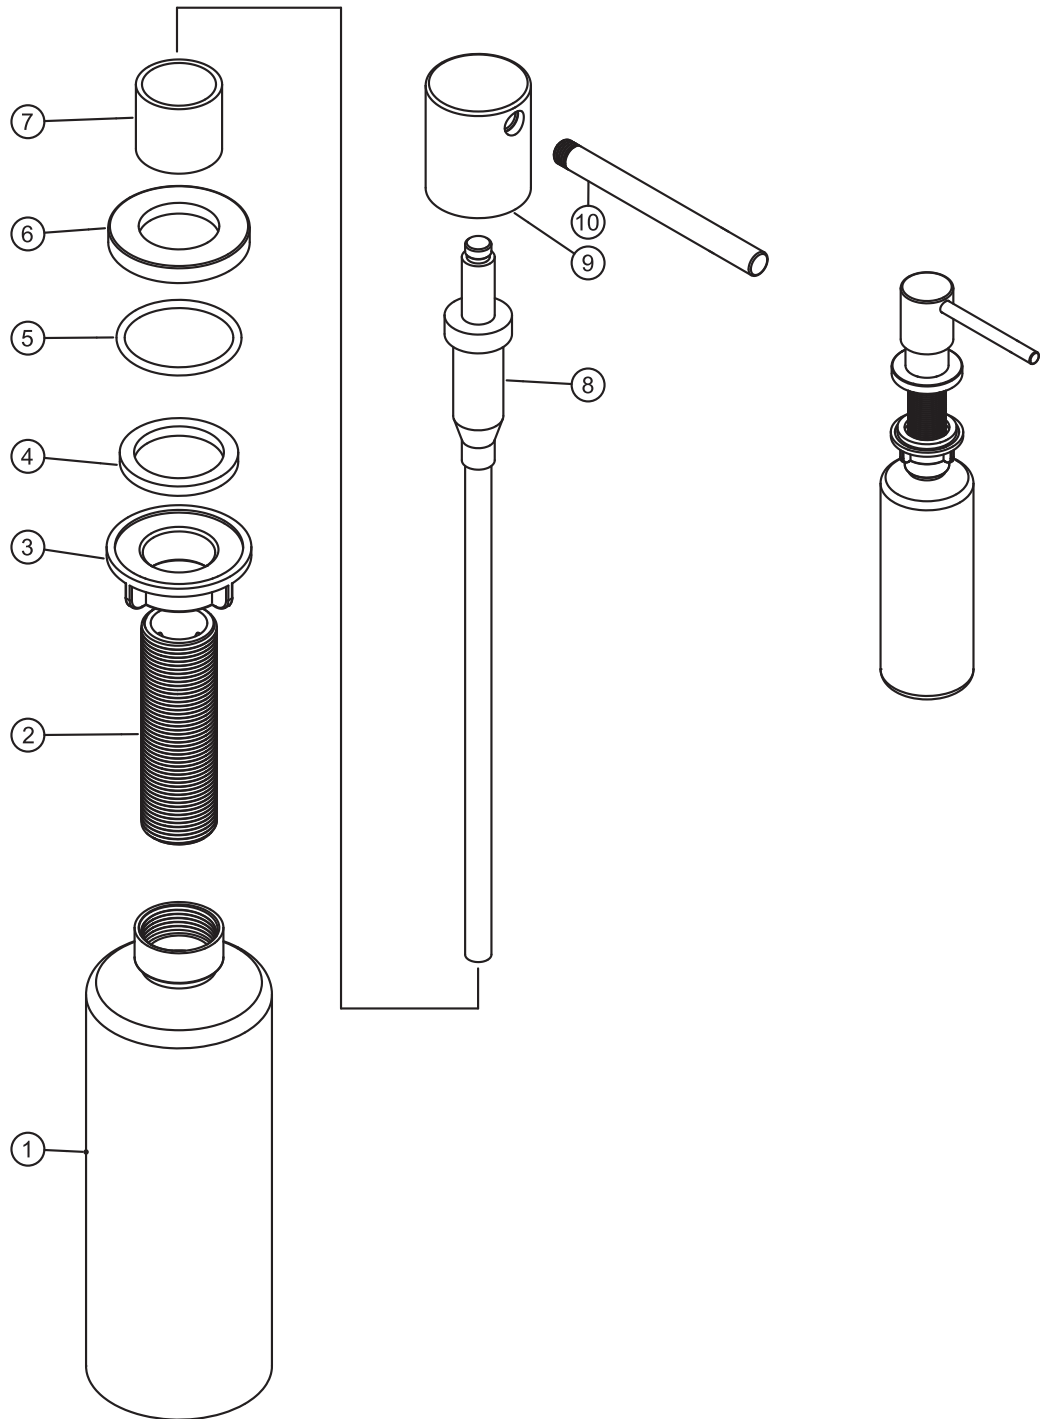

- 1 Bottle
- 2 Thread
- 3 Nut
- 4 Washer
- 5 O ring
- 6 Base
- 7 Housing
- 8 Pump body
- 9 Soap dispenser head
- 10 Soap dispenser spout

## Steel Clean Dispenser

**SCANDTAP®**  
BATHROOM CONCEPTS

Scandtap AB, Olofsdalsvägen 21, 302 41 Halmstad, Sweden  
info@scandtap.com, www.scandtap.com