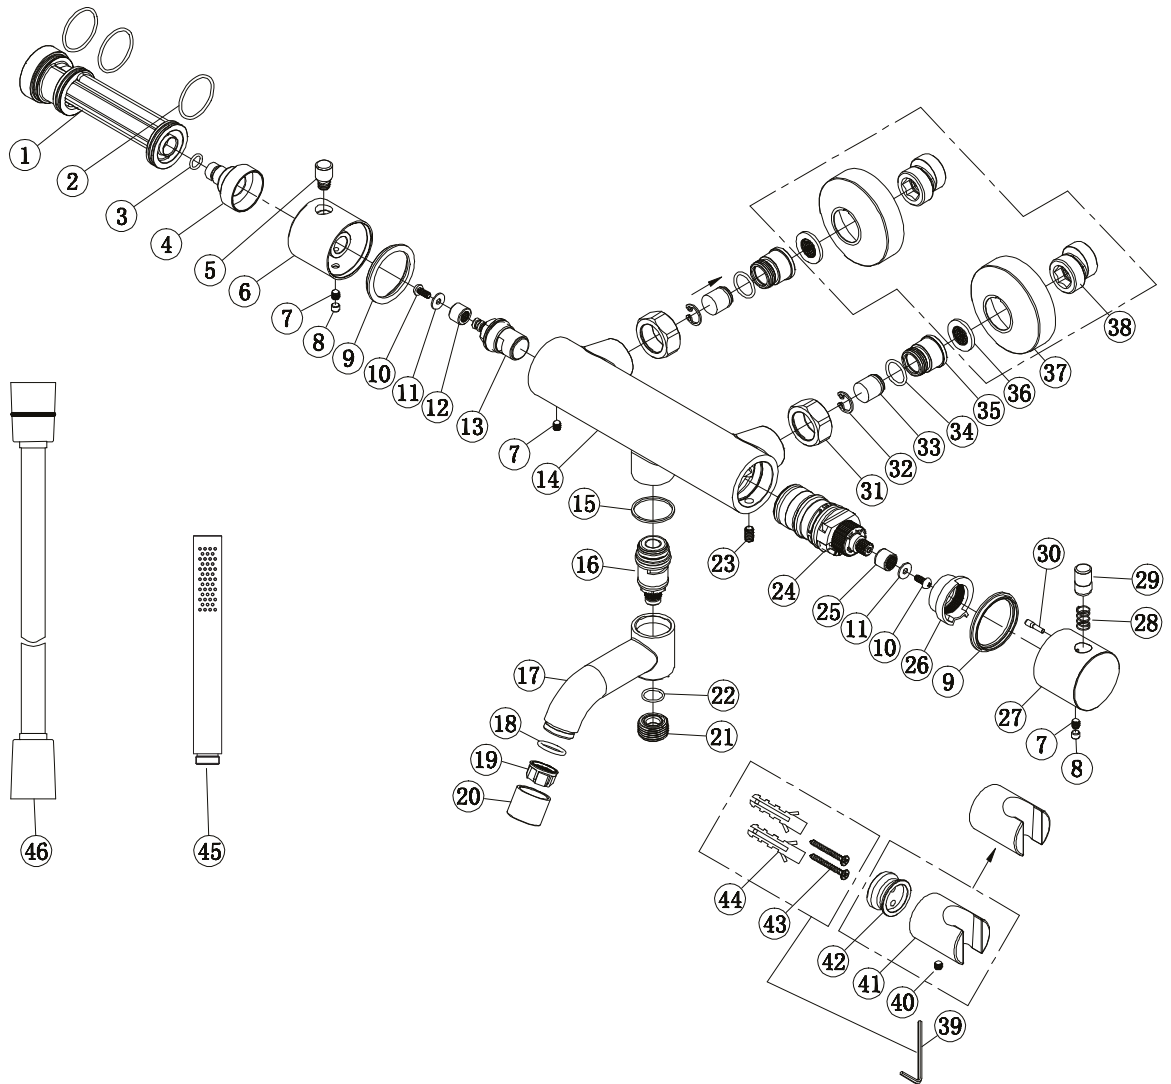

- 1 Core of body
- 2 o ring
- 3 o ring
- 4 house for cartridge
- 5 handwheel bar
- 6 handwheel
- 7 inner hex screw
- 8 separation rubber
- 9 spring washer
- 10 round screw nut
- 11 washer
- 12 splined hub
- 13 cartridge
- 14 body
- 15 washer
- 16 spout cartridge
- 17 bath spout
- 18 o ring
- 19 aerator
- 20 aerator cover
- 21 connector
- 22 o ring
- 23 inner hex screw
- 24 thermostatic cartridge
- 25 drive gear
- 26 temp. limiting ring
- 27 therm. handwheel
- 28 button spring
- 29 handwheel button
- 30 handwheel plug
- 31 foot nut
- 32 c ring
- 33 check valve
- 34 o ring
- 35 connector
- 36 G3/4 washer
- 37 decoration cover
- 38 connector
- 39 inner hex spanner
- 40 inner hex screw
- 41 holder body
- 42 fixing base
- 43 screw
- 44 plastic screw
- 45 handshower
- 46 shower hose

# Steel Pleasure 4 Amber

Art no: 20047 RSK: 8362069

**SCANDTAP®**  
BATHROOM CONCEPTS

Scandtap AB, Olofsdalsvägen 21, 302 41 Halmstad, Sweden  
info@scandtap.com, www.scandtap.com