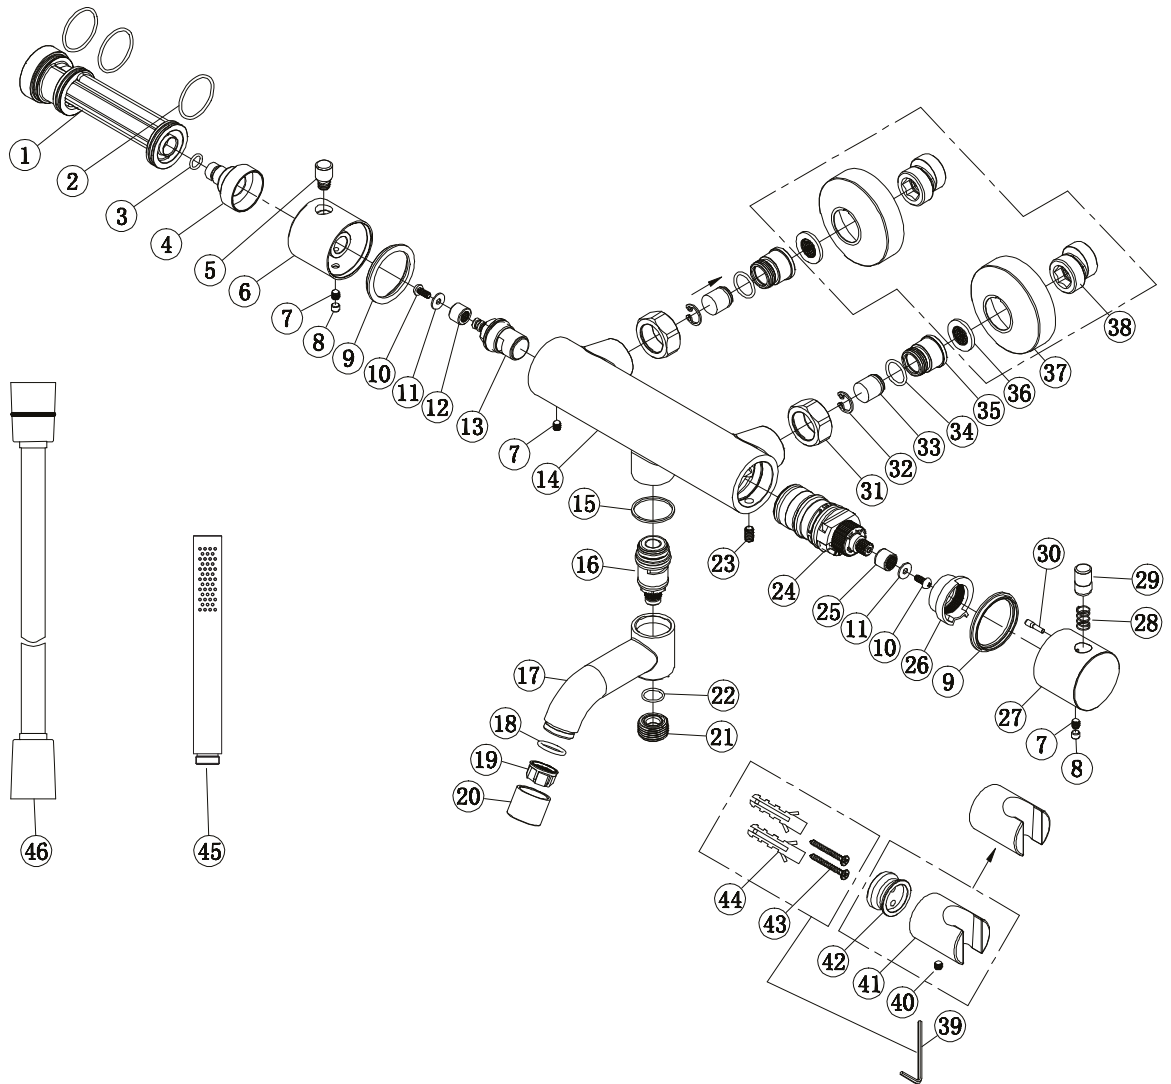

- 1 Core of body
- 2 o ring
- 3 o ring
- 4 house for cartridge
- 5 handwheel bar
- 6 handwheel
- 7 inner hex screw
- 8 separation rubber
- 9 spring washer
- 10 round screw nut
- 11 washer
- 12 splined hub
- 13 cartridge
- 14 body
- 15 washer
- 16 spout cartridge
- 17 bath spout
- 18 o ring
- 19 aerator
- 20 aerator cover
- 21 connector
- 22 o ring
- 23 inner hex screw
- 24 thermostatic cartridge
- 25 drive gear
- 26 temp. limiting ring
- 27 therm. handwheel
- 28 button spring
- 29 handwheel button
- 30 handwheel plug
- 31 foot nut
- 32 c ring
- 33 check valve
- 34 o ring
- 35 connector
- 36 G3/4 washer
- 37 decoration cover
- 38 connector
- 39 inner hex spanner
- 40 inner hex screw
- 41 holder body
- 42 fixing base
- 43 screw
- 44 plastic screw
- 45 handshower
- 46 shower hose

Pleasure 4 Coal

Art no: 20043 RSK: 8362140

SCANDTAP®
BATHROOM CONCEPTS

Scandtap AB, Olofsdalsvägen 21, 302 41 Halmstad, Sweden
info@scandtap.com, www.scandtap.com