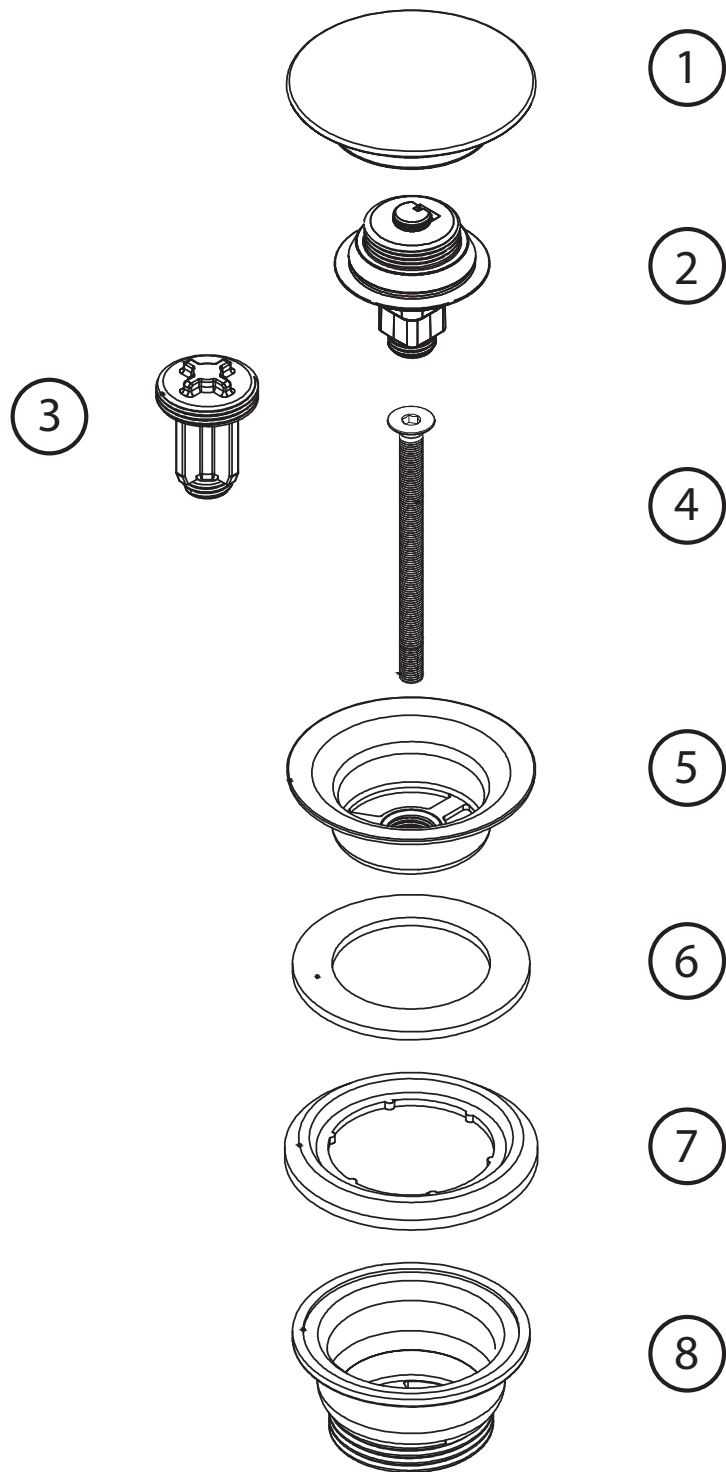

1. Cover lid
2. Core
3. Static function
4. Screw
5. Connector
6. Sealer
7. Washer
8. Body

Steel Pop-up universal Duo Amber

Art no: 10917 RSK: 8560062

SCANDTAP[®]
BATHROOM CONCEPTS

Scandtap AB, Olofsdalsvägen 21, 302 41 Halmstad, Sweden
info@scandtap.com, www.scandtap.com