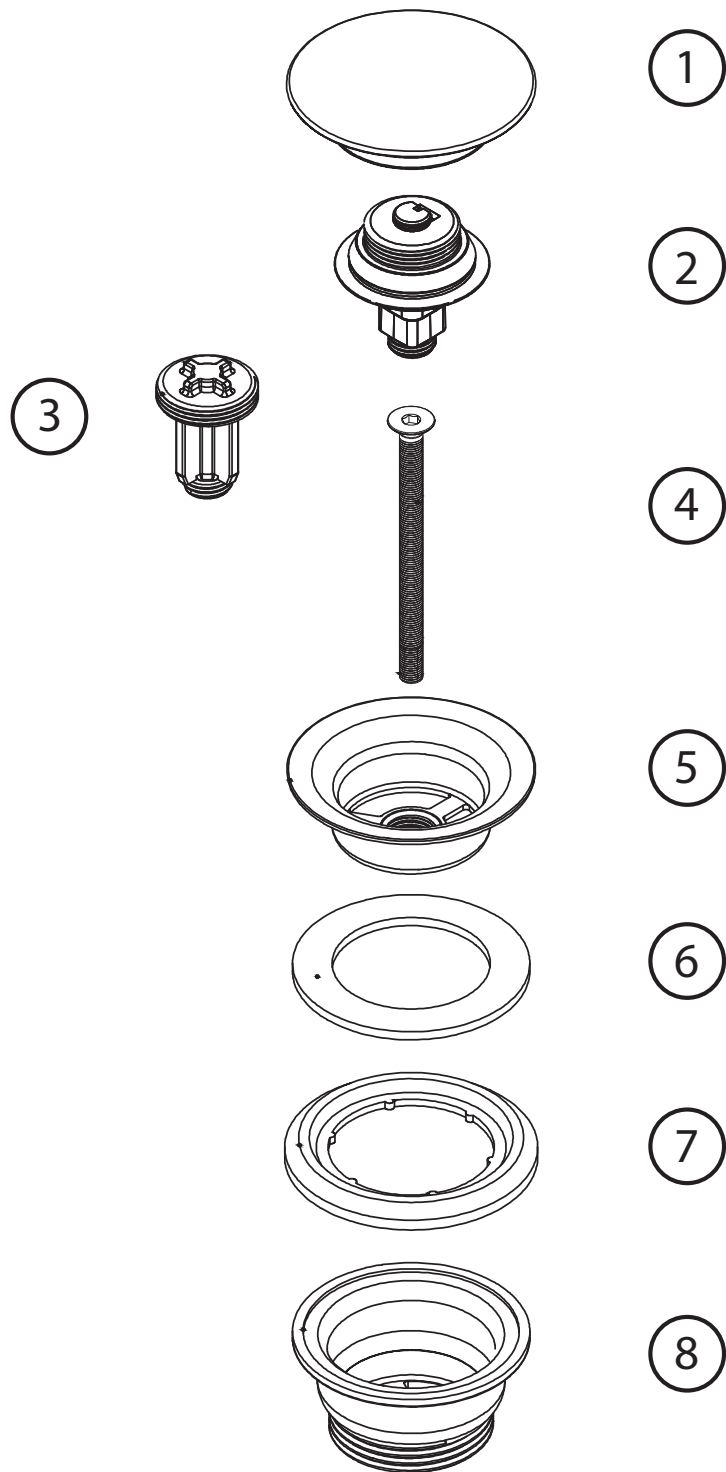

1. Cover lid
2. Core
3. Static function
4. Screw
5. Connector
6. Sealer
7. Washer
8. Body

# Pop-up universal Duo Coal

Art no: 10922 RSK: 8560059

**SCANDTAP**<sup>®</sup>  
BATHROOM CONCEPTS

Scandtap AB, Olofsdalsvägen 21, 302 41 Halmstad, Sweden  
info@scandtap.com, www.scandtap.com