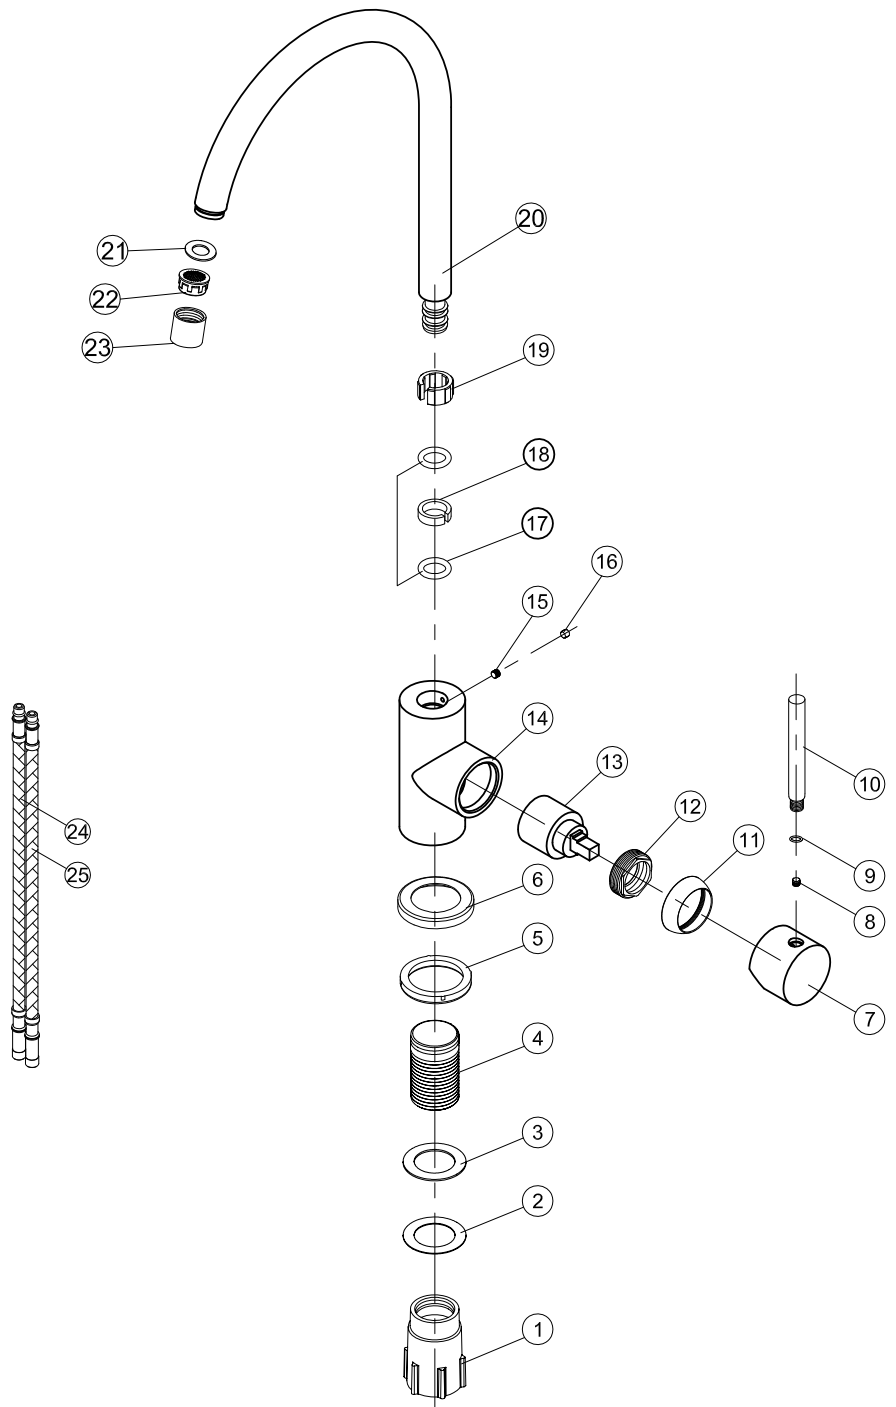

- 1 Fixing bushing
- 2 Washer
- 3 Rubber
- 4 Threaded tube
- 5 Base Rubber
- 6 Base
- 7 Handle base
- 8 Inner hex screw
- 9 O ring
- 10 Handle bar
- 11 Cover ring
- 12 Screw nut
- 13 Cartridge
- 14 Body
- 15 Inner hex screw
- 16 Decoration rubber
- 17 O ring
- 18 C ring
- 19 C ring
- 20 Spout
- 21 O ring
- 22 Aerator
- 23 Aerator cover
- 24 Flexible hose
- 25 Flexible hose

Steel Curve Amber

Art no: 30002 **RSK:** 8310538

SCANDTAP®
BATHROOM CONCEPTS

Scandtap AB, Olofsdalsvägen 21, 302 41 Halmstad, Sweden
info@scandtap.com, www.scandtap.com