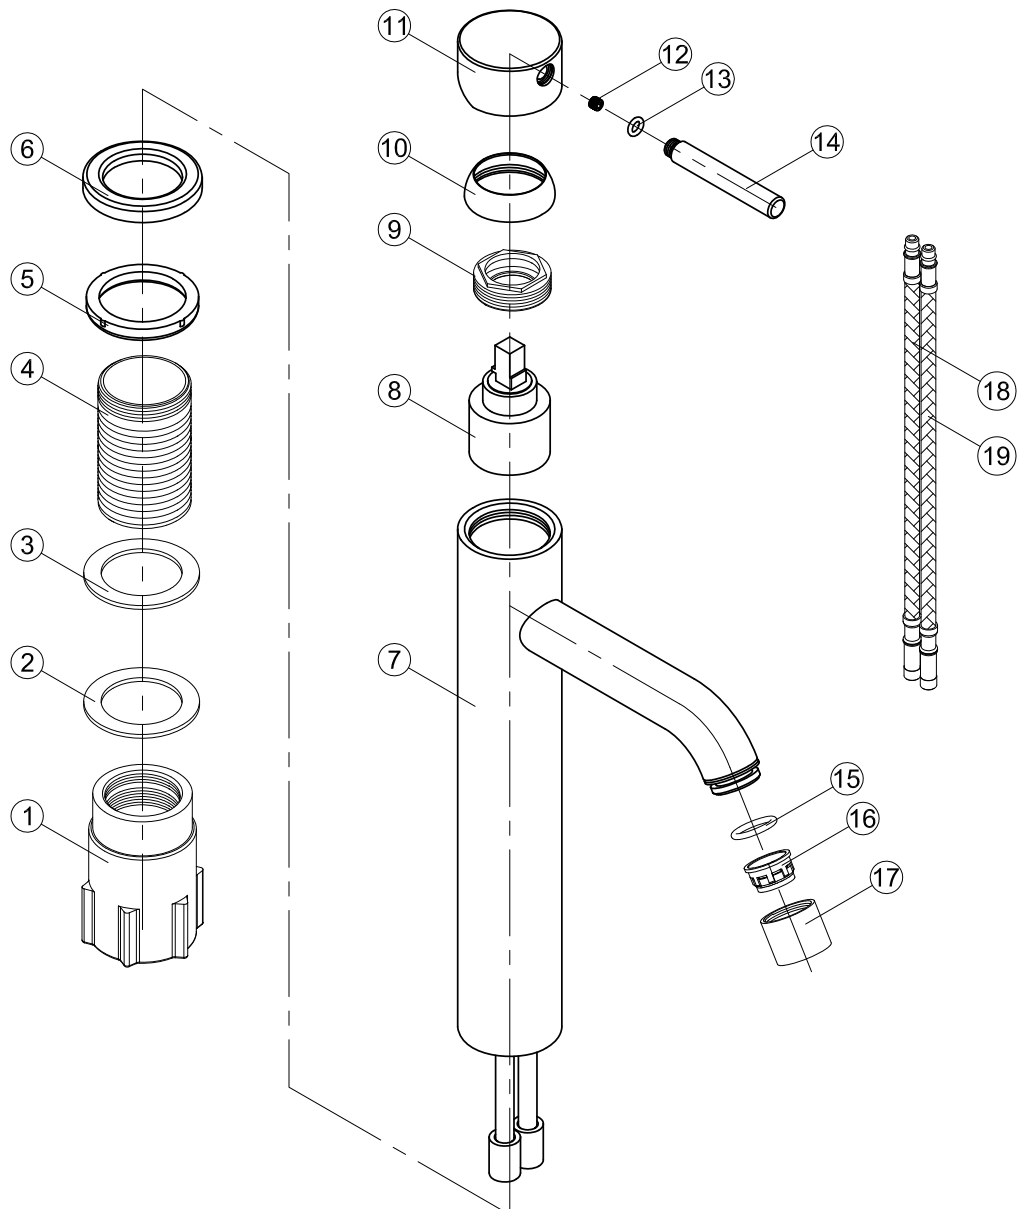

- 1 Fixing bushing
- 2 Washer
- 3 Rubber
- 4 Threaded tube
- 5 Base Rubber
- 6 Base
- 7 Body
- 8 Cartridge
- 9 Screw nut
- 10 Cover ring
- 11 Handle base
- 12 Inner hex screw
- 13 O ring
- 14 Handle bar
- 15 O ring
- 16 Aerator
- 17 Aerator cover
- 18 Flexible hose
- 19 Flexible hose

# Steel Wave High Amber

**Art no:** 10017 **RSK:** 8277587

**SCANDTAP®**  
BATHROOM CONCEPTS

Scandtap AB, Olofsdalsvägen 21, 302 41 Halmstad, Sweden  
info@scandtap.com, www.scandtap.com