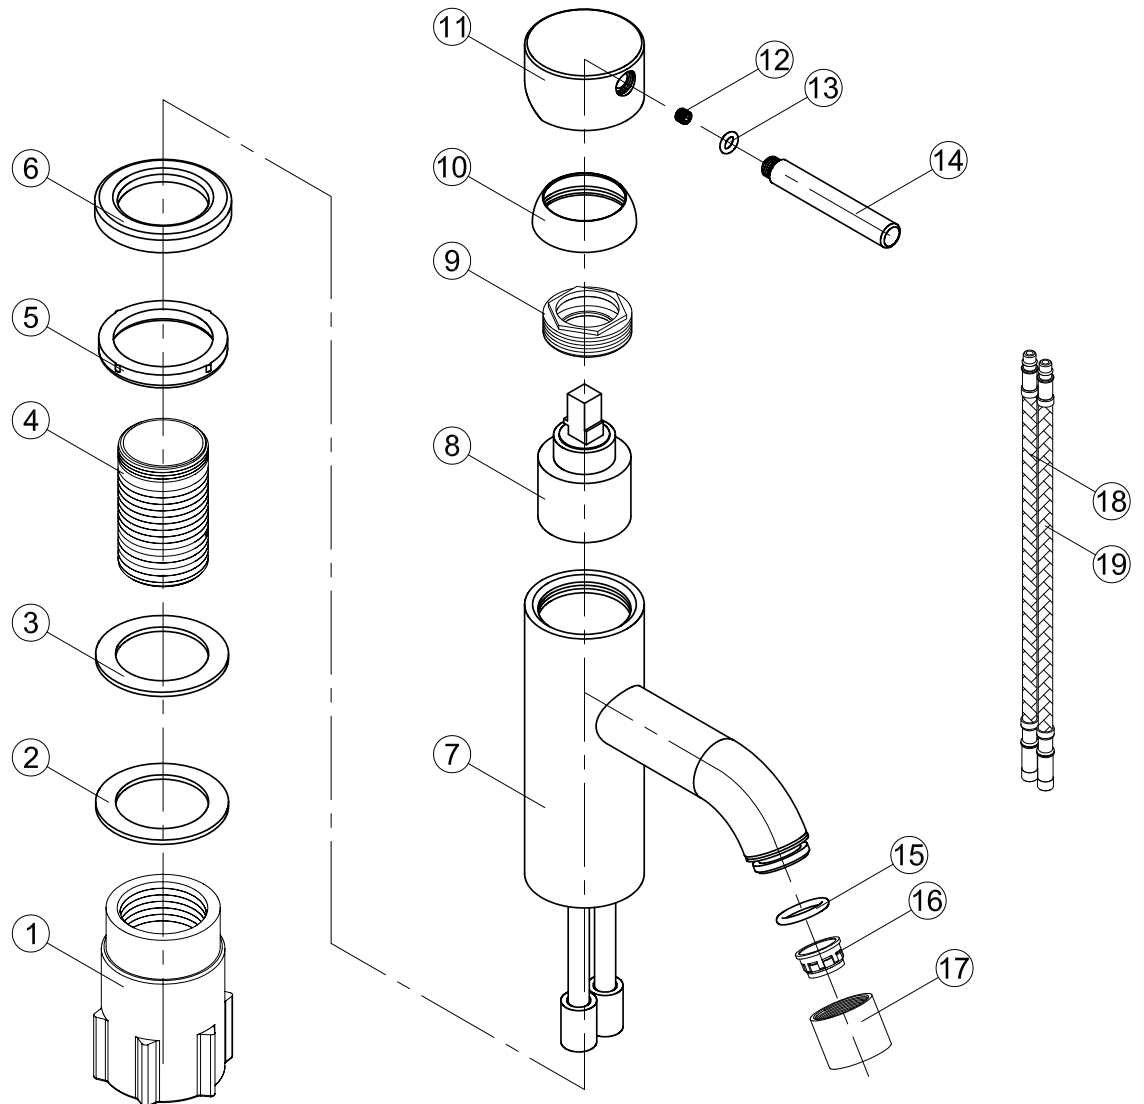

- 1 Fixing bushing
- 2 Washer
- 3 Rubber
- 4 Threaded tube
- 5 Base Rubber
- 6 Base
- 7 Body
- 8 Cartridge
- 9 Screw nut
- 10 Cover ring
- 11 Handle base
- 12 Inner hex screw
- 13 O ring
- 14 Handle bar
- 15 O ring
- 16 Aerator
- 17 Aerator cover
- 18 Flexible hose
- 19 Flexible hose

# Steel Wave

Art no: 10000 RSK: 8344559

**SCANDTAP®**  
BATHROOM CONCEPTS

Scandtap AB, Olofsdalsvägen 21, 302 41 Halmstad, Sweden  
info@scandtap.com, www.scandtap.com