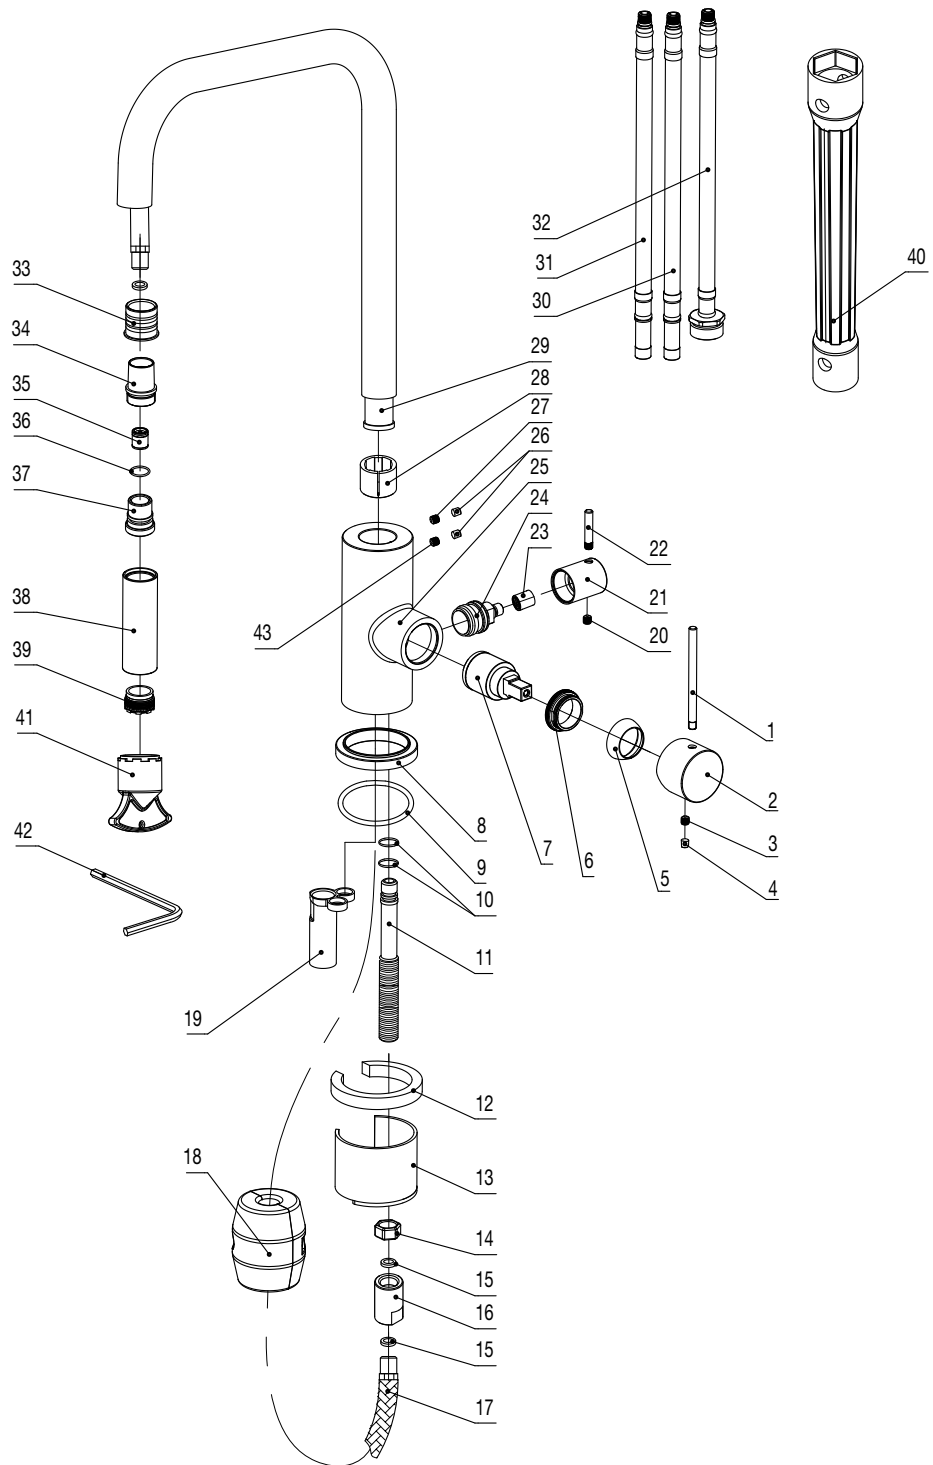

- 1 Handle bar
- 2 Handle base
- 3 Inner hex screw
- 4 Rubber
- 5 Cover ring
- 6 Screw nut
- 7 Cartridge
- 8 Base
- 9 O ring
- 10 O ring
- 11 Outlet connection
- 12 Plastic horseshoe
- 13 Horseshoe
- 14 Hex nut
- 15 Flat rubber gasket
- 16 Connector
- 17 Flexible hose
- 18 Weight
- 19 Sleeve
- 20 Inner hex screw
- 21 Handle bar
- 22 Handle base
- 23 Spline sleeve
- 24 Cartridge
- 25 Body
- 26 Decoration cover
- 27 Inner hex screw
- 28 Rubber
- 29 Spout
- 30 Flexible hose
- 31 Flexible hose
- 32 Flexible hose
- 33 Sleeve
- 34 Shower head joint
- 35 Check valve
- 36 O ring
- 37 Inner shower joint
- 38 Shower head cover
- 39 Aerator
- 40 Wrench
- 41 Wrench
- 42 Wrench
- 43 Inner hex screw

Accent Square Scrap D

Art no: 32116 RSK: 8311238

SCANDTAP®
BATHROOM CONCEPTS

Scandtap AB, Olofsdalsvägen 21, 302 41 Halmstad, Sweden
info@scandtap.com, www.scandtap.com