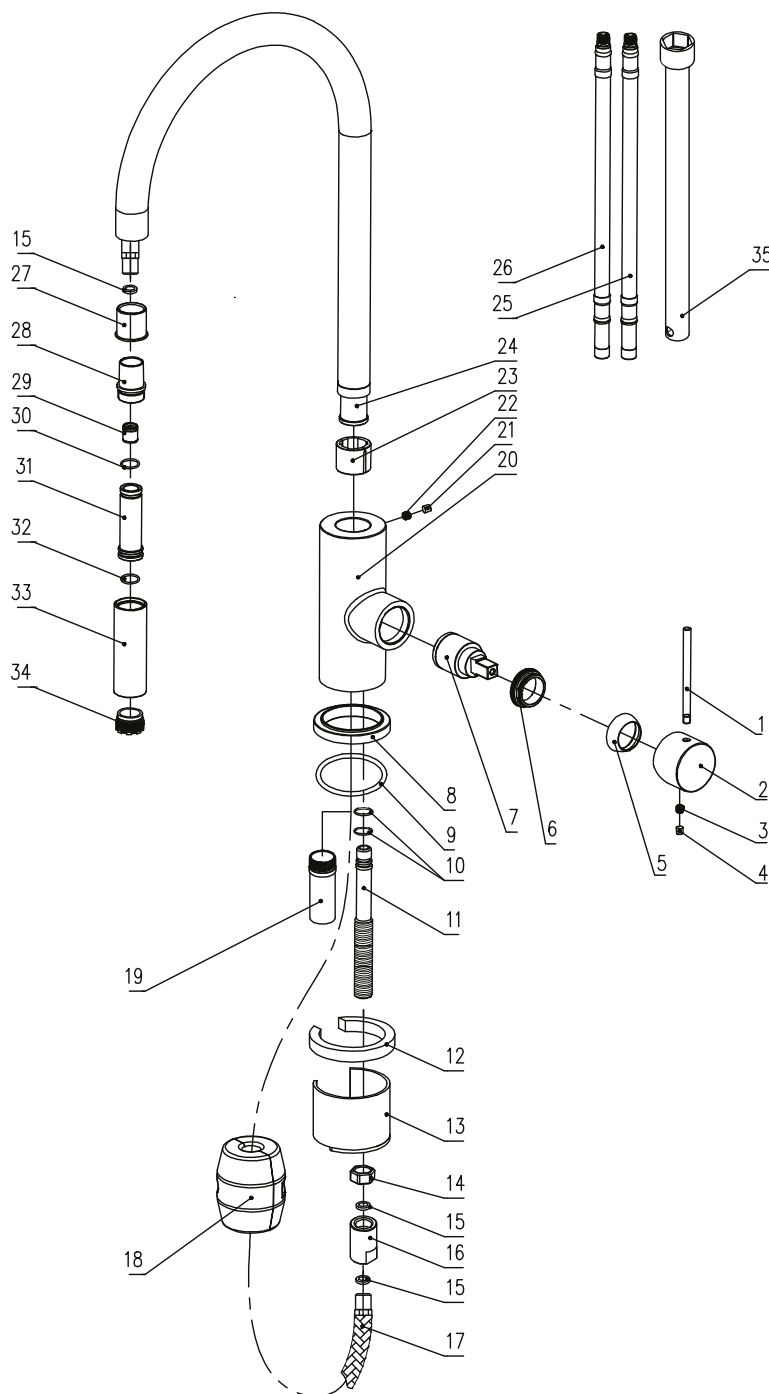

- 1 Handle bar
- 2 Handle base
- 3 inner hex screw
- 4 Decoration rubber
- 5 Decoration cover
- 6 Screw nut
- 7 Cartridge
- 8 Base
- 9 O ring
- 10 O ring
- 11 Connector tube
- 12 Rubber
- 13 Fixing sheet
- 14 Nut
- 15 Plane ring-sealing
- 16 Connector
- 17 Flexible hose
- 18 Weight
- 19 Splined hub
- 20 Body
- 21 Decoration rubber
- 22 Inner hex screw
- 23 C ring
- 24 Spout
- 25 Flexible hose
- 26 Flexible hose
- 27 Bushing
- 28 Pull out connector
- 29 Check valve
- 30 O ring
- 31 Inner hose
- 32 O ring
- 33 Nozzle body
- 34 Aerator
- 35 Tool

Steel Accent Amber

Art no: 30102 RSK: 8310659

SCANDTAP[®]
BATHROOM CONCEPTS

Scandtap AB, Olofsdalsvägen 21, 302 41 Halmstad, Sweden
info@scandtap.com, www.scandtap.com