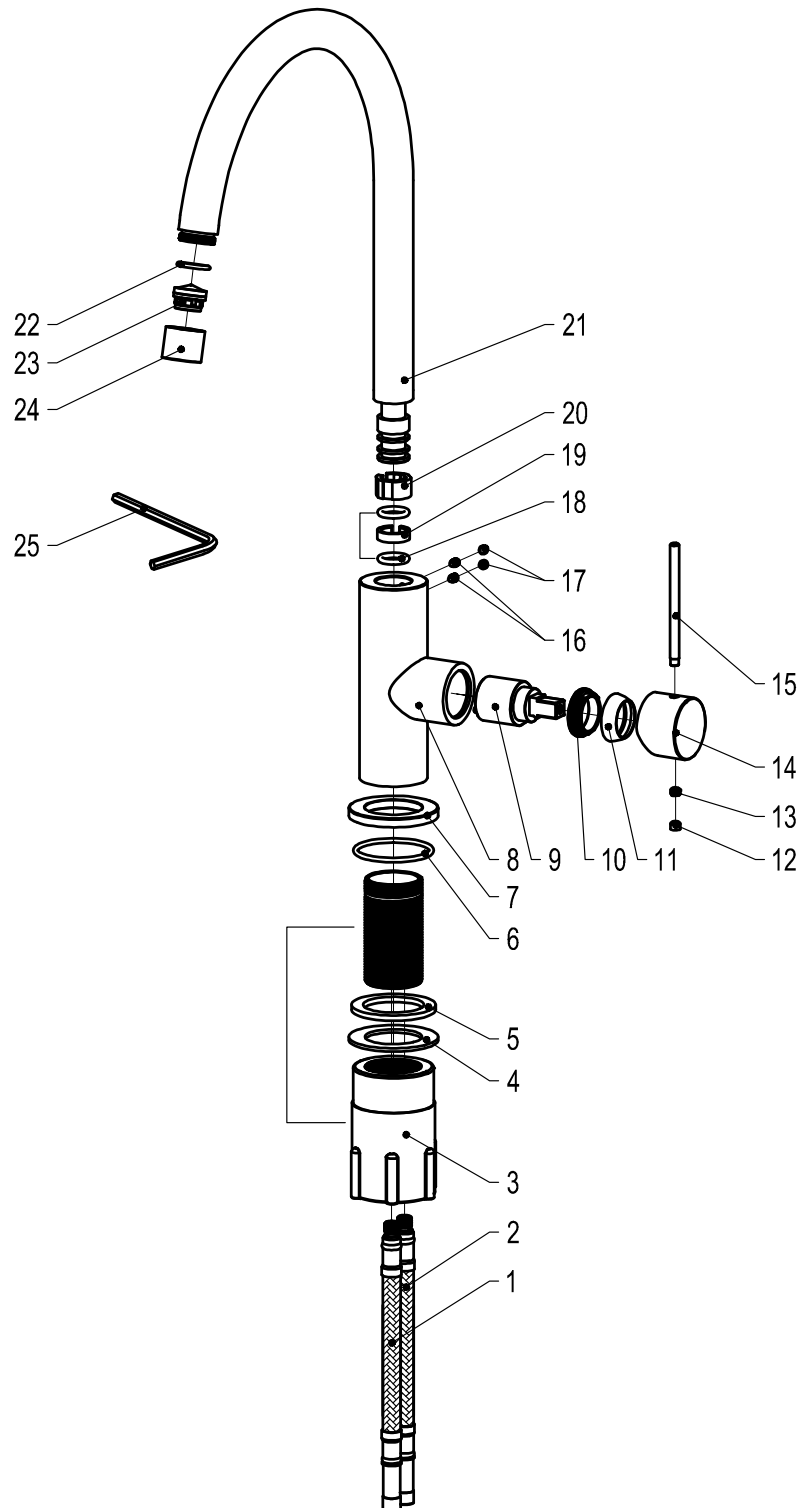

- 1 Flexible hose
- 2 Flexible hose
- 3 Fixing bushing
- 4 Washer
- 5 Washer
- 6 O ring
- 7 Base
- 8 Body
- 9 Cartridge
- 10 Screw nut
- 11 Cover ring
- 12 Rubber
- 13 Inner hex screw
- 14 Handle base
- 15 Handle bar
- 16 Inner hex screw
- 17 Rubber
- 18 O ring
- 19 Rubber
- 20 Rubber
- 21 Spout
- 22 O ring
- 23 Aerator
- 24 Aerator cover
- 25 Wrench

# Steel Equip Amber

Art no: 30122 RSK: 8311203

**SCANDTAP®**  
BATHROOM CONCEPTS

Scandtap AB, Olofsdalsvägen 21, 302 41 Halmstad, Sweden  
info@scandtap.com, www.scandtap.com