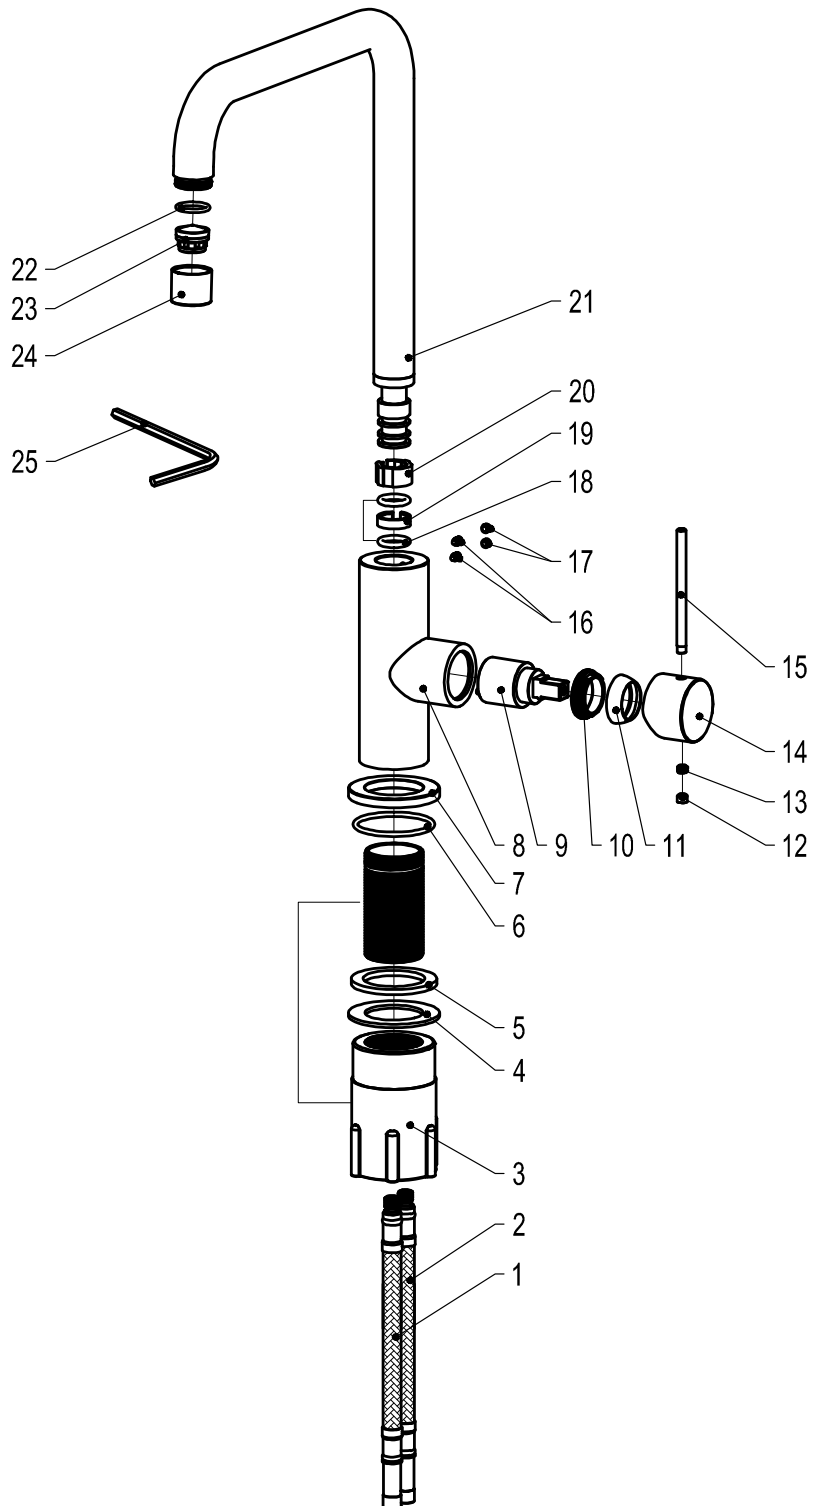

- 1 Flexible hose
- 2 Flexible hose
- 3 Fixing bushing
- 4 Washer
- 5 Washer
- 6 O ring
- 7 Base
- 8 Body
- 9 Cartridge
- 10 Screw nut
- 11 Cover ring
- 12 Rubber
- 13 Inner hex screw
- 14 Handle base
- 15 Handle bar
- 16 Inner hex screw
- 17 Rubber
- 18 O ring
- 19 Rubber
- 20 Rubber
- 21 Spout
- 22 O ring
- 23 Aerator
- 24 Aerator cover
- 25 Wrench

Steel Mood Sand

Art no: 30131 RSK: 8311449

SCANDTAP®
BATHROOM CONCEPTS

Scandtap AB, Olofsdalsvägen 21, 302 41 Halmstad, Sweden
info@scandtap.com, www.scandtap.com