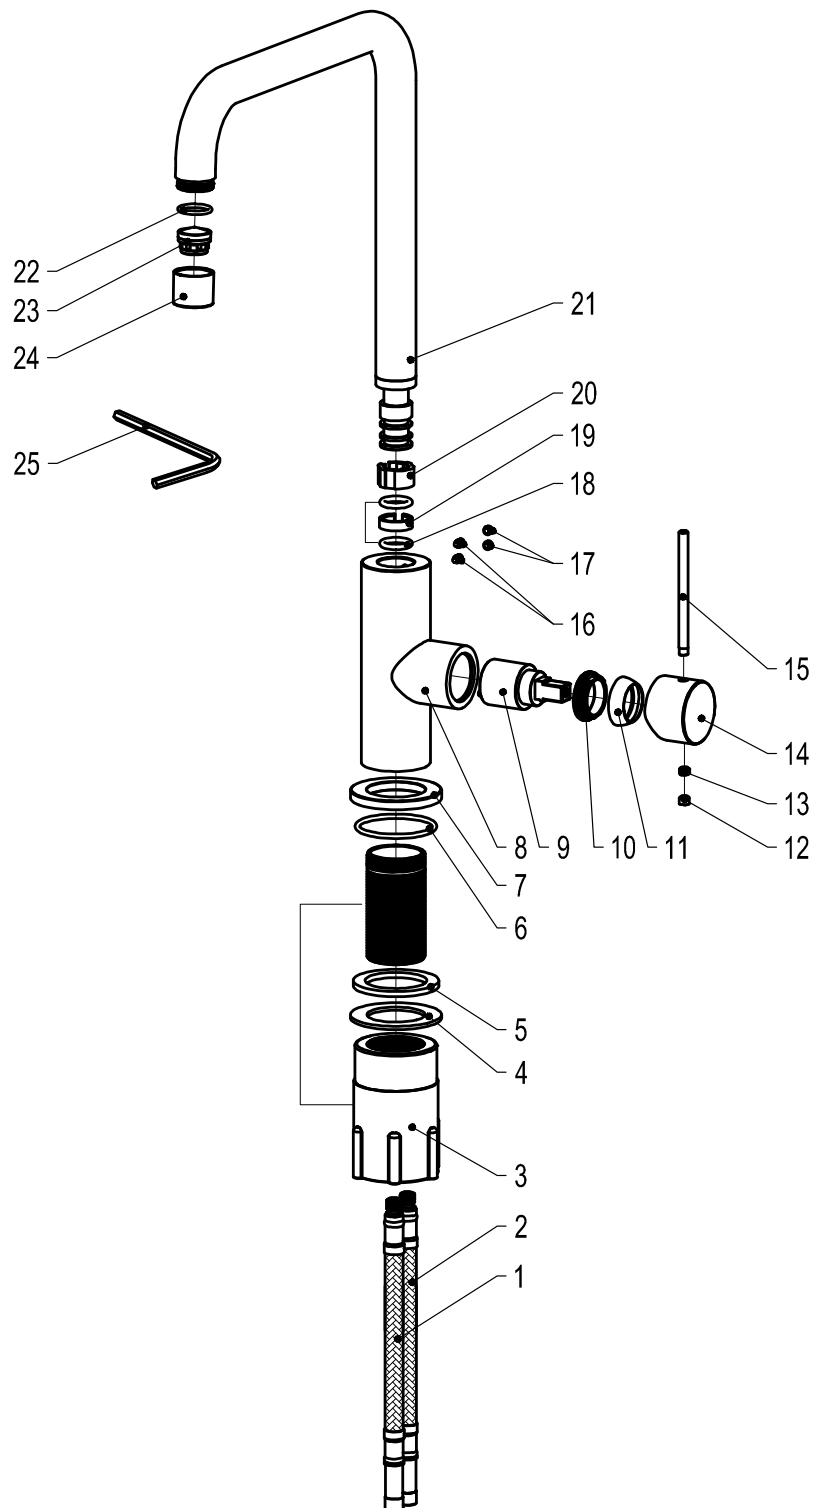

- 1 Flexible hose
- 2 Flexible hose
- 3 Fixing bushing
- 4 Washer
- 5 Washer
- 6 O ring
- 7 Base
- 8 Body
- 9 Cartridge
- 10 Screw nut
- 11 Cover ring
- 12 Rubber
- 13 Inner hex screw
- 14 Handle base
- 15 Handle bar
- 16 Inner hex screw
- 17 Rubber
- 18 O ring
- 19 Rubber
- 20 Rubber
- 21 Spout
- 22 O ring
- 23 Aerator
- 24 Aerator cover
- 25 Wrench

Steel Mood Shadow

Art no: 30133 RSK: 8311216

SCANDTAP®
BATHROOM CONCEPTS

Scandtap AB, Olofsdalsvägen 21, 302 41 Halmstad, Sweden
info@scandtap.com, www.scandtap.com