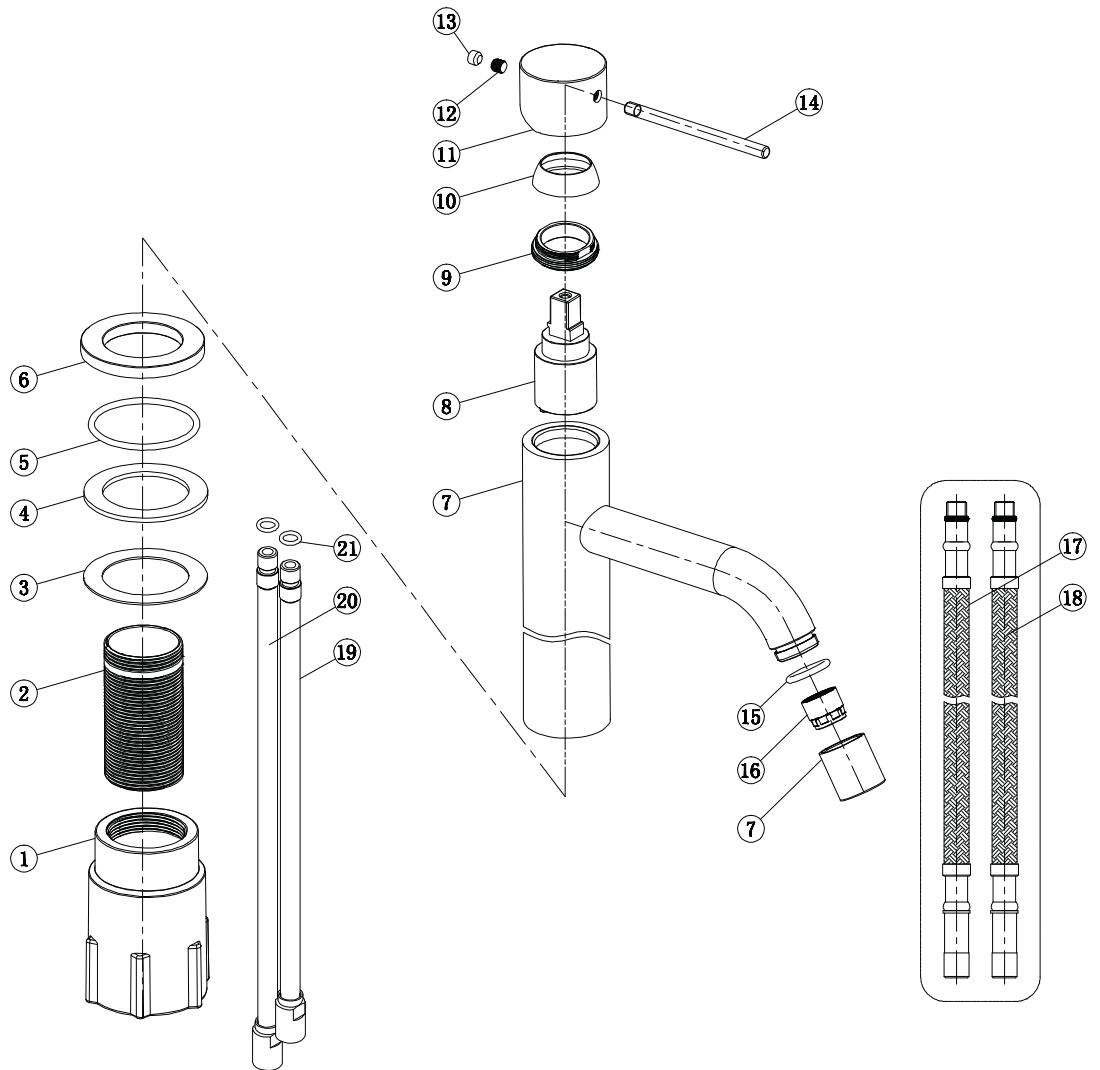

- 1 Fixing bushing
- 2 Threaded tube
- 3 Washer
- 4 Rubber
- 5 O ring
- 6 Base
- 7 Body
- 8 Cartridge
- 9 Screw nut
- 10 Decoration cover
- 11 Handle base
- 12 Inner hex screw
- 13 Decoration rubber
- 14 Handle bar
- 15 O ring
- 16 Aerator
- 17 Flexible hose
- 18 flexible hose
- 19 short tube
- 20 short tube
- 21 o ring

Steel Voyage High Amber

Art no: 10217 RSK: 8277861

SCANDTAP®
BATHROOM CONCEPTS

Scandtap AB, Olofsdalsvägen 21, 302 41 Halmstad, Sweden
info@scandtap.com, www.scandtap.com