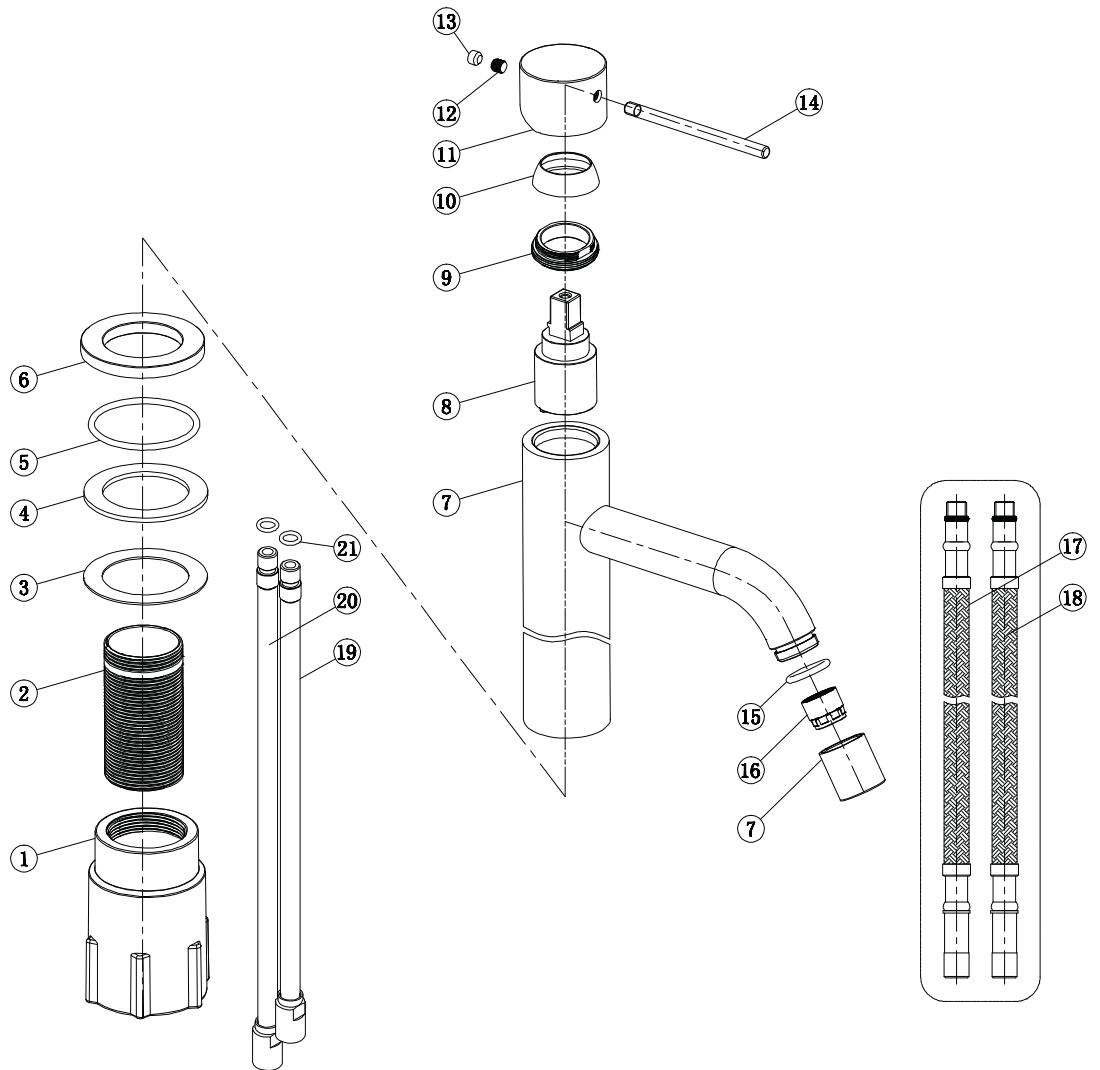

- 1 Fixing bushing
- 2 Threaded tube
- 3 Washer
- 4 Rubber
- 5 O ring
- 6 Base
- 7 Body
- 8 Cartridge
- 9 Screw nut
- 10 Decoration cover
- 11 Handle base
- 12 Inner hex screw
- 13 Decoration rubber
- 14 Handle bar
- 15 O ring
- 16 Aerator
- 17 Flexible hose
- 18 flexible hose
- 19 short tube
- 20 short tube
- 21 o ring

Steel Voyage High Shadow

Art no: 10218 RSK: 8277862

SCANDTAP®
BATHROOM CONCEPTS

Scandtap AB, Olofsdalsvägen 21, 302 41 Halmstad, Sweden
info@scandtap.com, www.scandtap.com