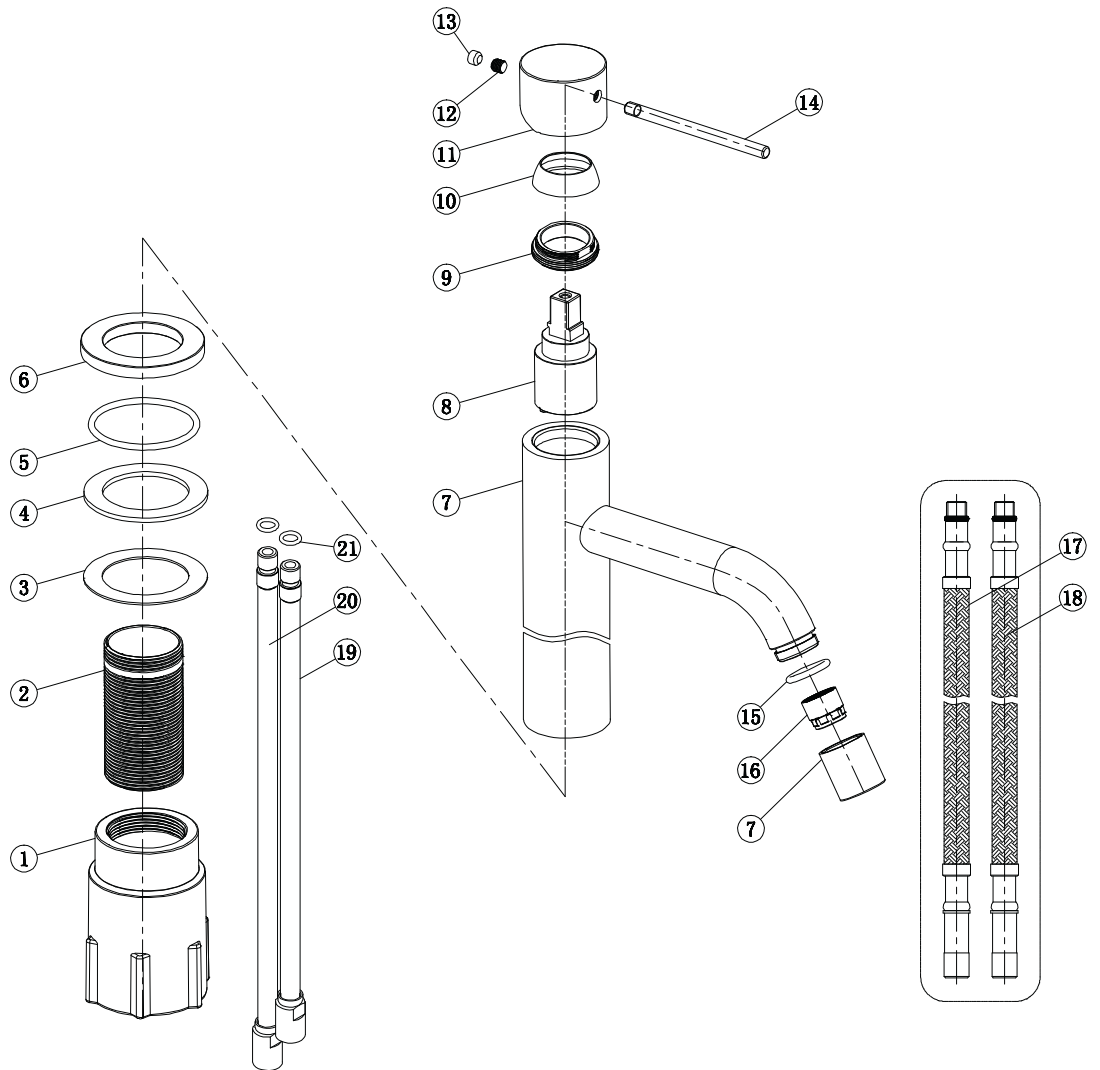

- 1 Fixing bushing
- 2 Threaded tube
- 3 Washer
- 4 Rubber
- 5 O ring
- 6 Base
- 7 Body
- 8 Cartridge
- 9 Screw nut
- 10 Decoration cover
- 11 Handle base
- 12 Inner hex screw
- 13 Decoration rubber
- 14 Handle bar
- 15 O ring
- 16 Aerator
- 17 Flexible hose
- 18 flexible hose
- 19 short tube
- 20 short tube
- 21 o ring

# Voyage High Coal

Art no: 12217 RSK: 8278134

**SCANDTAP®**  
BATHROOM CONCEPTS

Scandtap AB, Olofsdalsvägen 21, 302 41 Halmstad, Sweden  
info@scandtap.com, www.scandtap.com