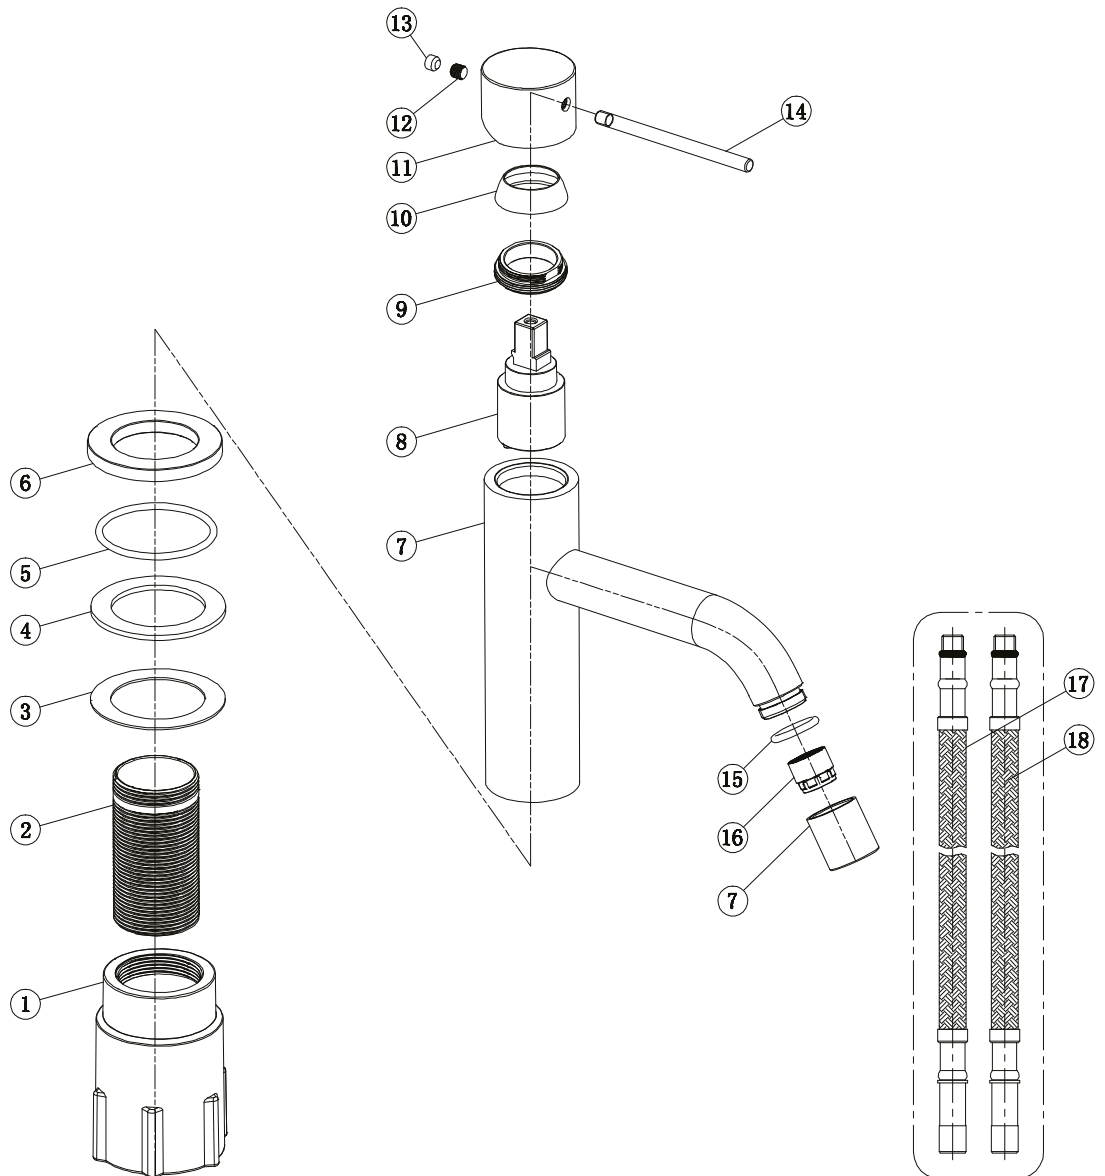

- 1 Fixing bushing
- 2 Threaded tube
- 3 Washer
- 4 Rubber
- 5 O ring
- 6 Base
- 7 Body
- 8 Cartridge
- 9 Screw nut
- 10 Decoration cover
- 11 Handle base
- 12 Inner hex screw
- 13 Decoration rubber
- 14 Handle bar
- 15 O ring
- 16 Aerator
- 17 Flexible hose
- 18 Flexible hose

Steel Voyage Sand

Art no: 10206 RSK: 8277856

SCANDTAP®
BATHROOM CONCEPTS

Scandtap AB, Olofsdalsvägen 21, 302 41 Halmstad, Sweden
info@scandtap.com, www.scandtap.com