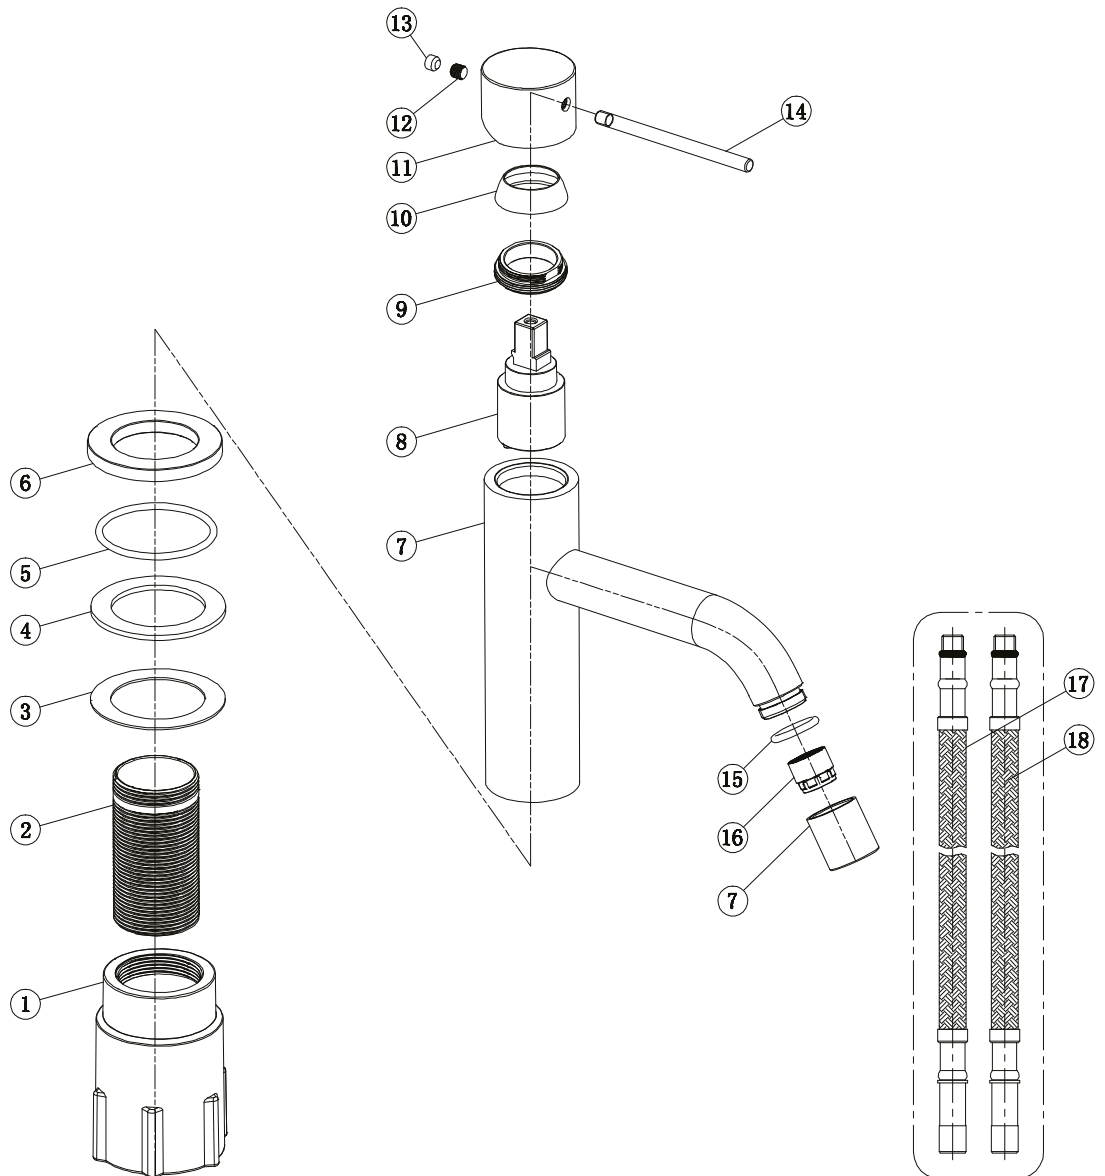

- 1 Fixing bushing
- 2 Threaded tube
- 3 Washer
- 4 Rubber
- 5 O ring
- 6 Base
- 7 Body
- 8 Cartridge
- 9 Screw nut
- 10 Decoration cover
- 11 Handle base
- 12 Inner hex screw
- 13 Decoration rubber
- 14 Handle bar
- 15 O ring
- 16 Aerator
- 17 Flexible hose
- 18 Flexible hose

Steel Voyage Amber

Art no: 10207 RSK: 8277857

SCANDTAP®
BATHROOM CONCEPTS

Scandtap AB, Olofsdalsvägen 21, 302 41 Halmstad, Sweden
info@scandtap.com, www.scandtap.com