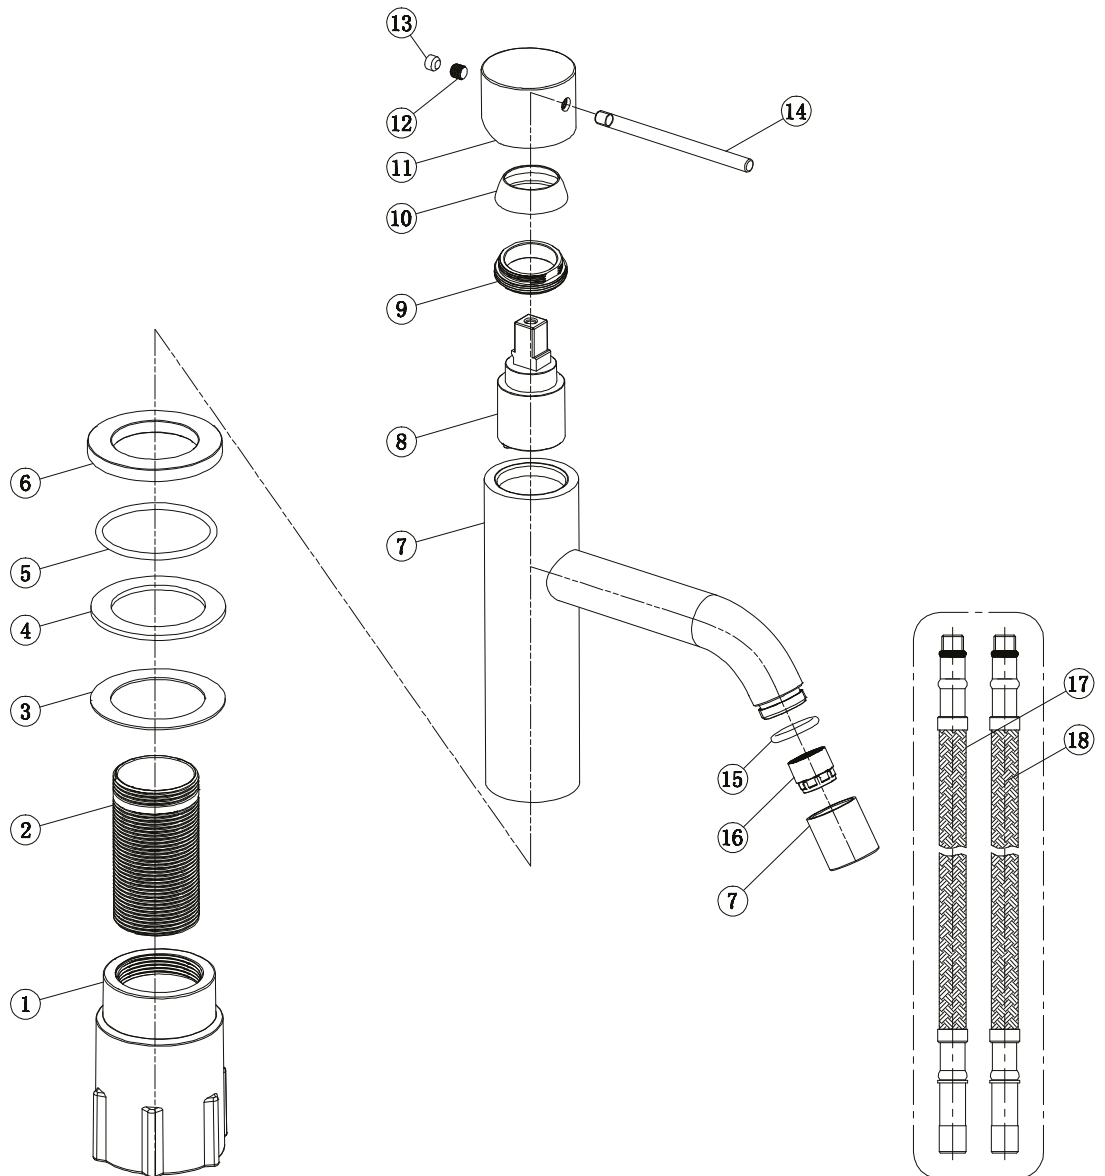

- 1 Fixing bushing
- 2 Threaded tube
- 3 Washer
- 4 Rubber
- 5 O ring
- 6 Base
- 7 Body
- 8 Cartridge
- 9 Screw nut
- 10 Decoration cover
- 11 Handle base
- 12 Inner hex screw
- 13 Decoration rubber
- 14 Handle bar
- 15 O ring
- 16 Aerator
- 17 Flexible hose
- 18 Flexible hose

Steel Voyage Shadow

Art no: 10208 RSK: 8277858

SCANDTAP[®]
BATHROOM CONCEPTS

Scandtap AB, Olofsdalsvägen 21, 302 41 Halmstad, Sweden
info@scandtap.com, www.scandtap.com