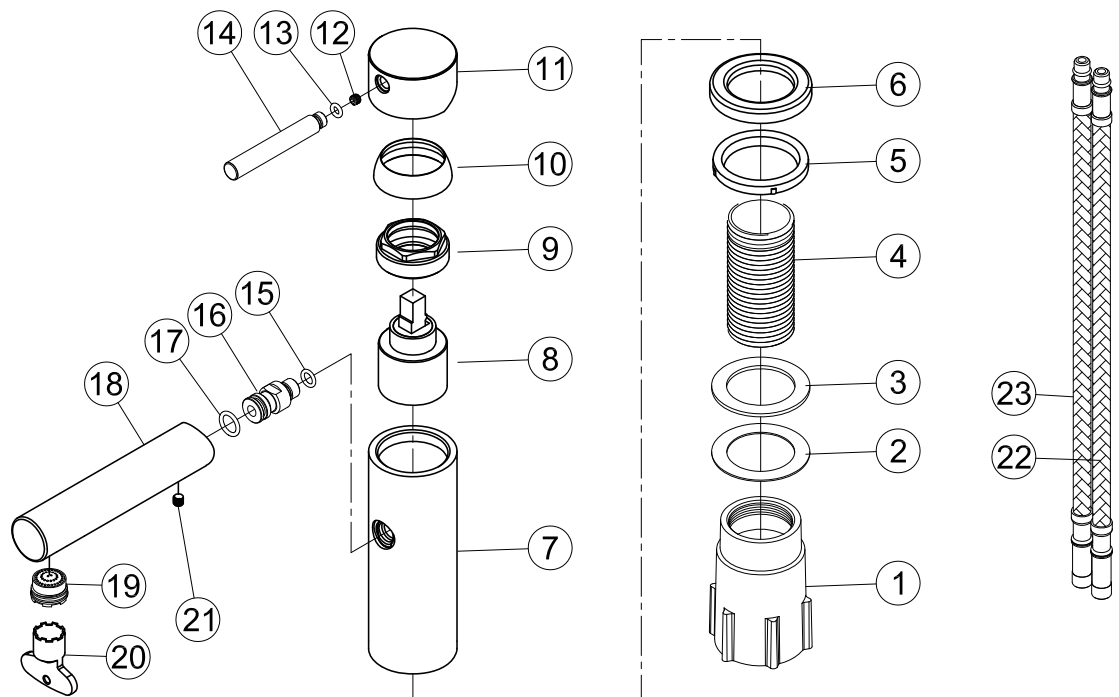

- 1 Fixing bushing
- 2 Washer
- 3 Rubber
- 4 Threaded tube
- 5 Base Rubber
- 6 Base
- 7 Body
- 8 Cartridge
- 9 Screw nut
- 10 Cover ring
- 11 Handle base
- 12 Inner hex screw
- 13 O ring
- 14 Handle bar
- 15 O ring
- 16 Connector
- 17 O ring
- 18 Spout
- 19 Aerator
- 20 Wrench
- 21 Inner hex screw
- 22 Flexible hose
- 23 Flexible hose

# Steel Clear

Art no: 10020 RSK: 8344561

**SCANDTAP®**  
BATHROOM CONCEPTS

Scandtap AB, Olofsdalsvägen 21, 302 41 Halmstad, Sweden  
info@scandtap.com, www.scandtap.com