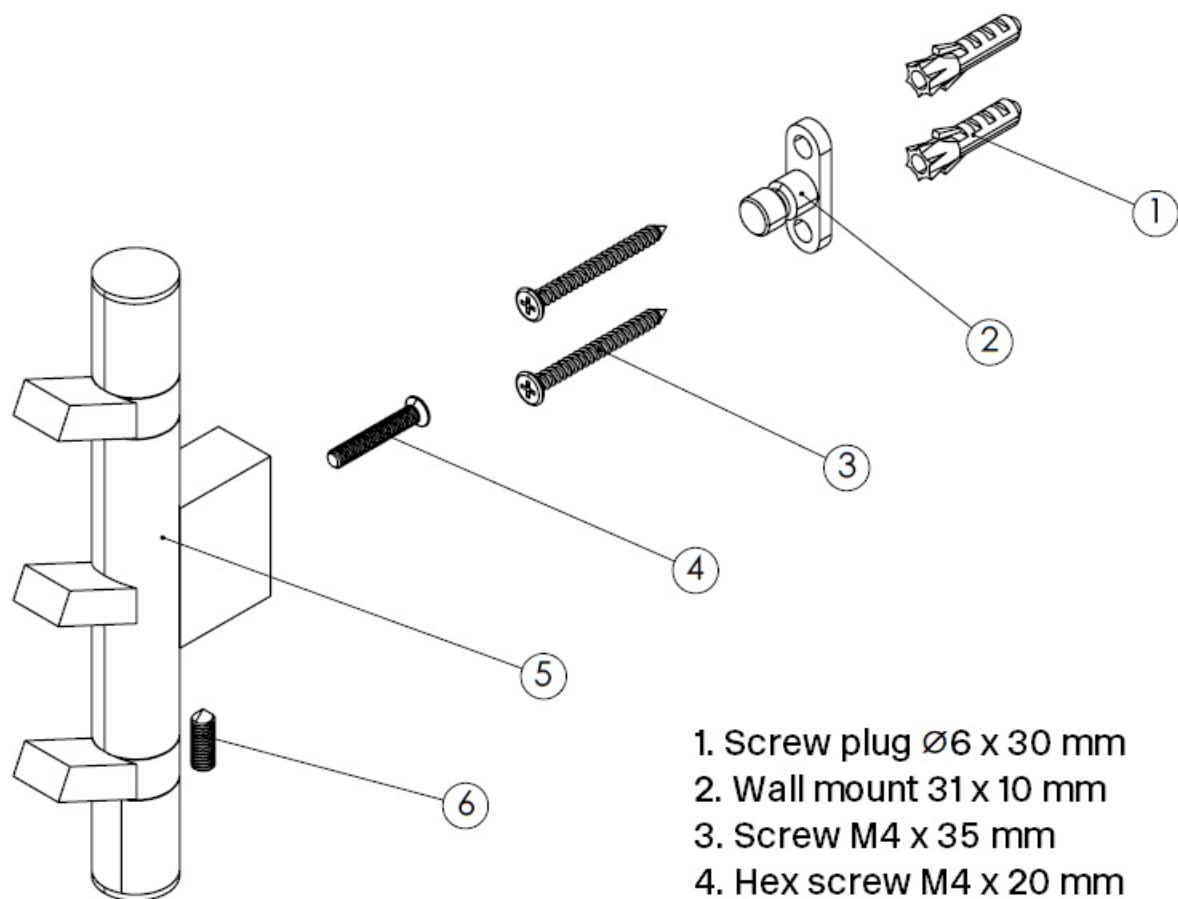

# Explosion Drawing

1. Screw plug  $\varnothing 6 \times 30$  mm
2. Wall mount  $31 \times 10$  mm
3. Screw M4 x 35 mm
4. Hex screw M4 x 20 mm
5. Towel hook
6. Allen screw M5 x 10 mm