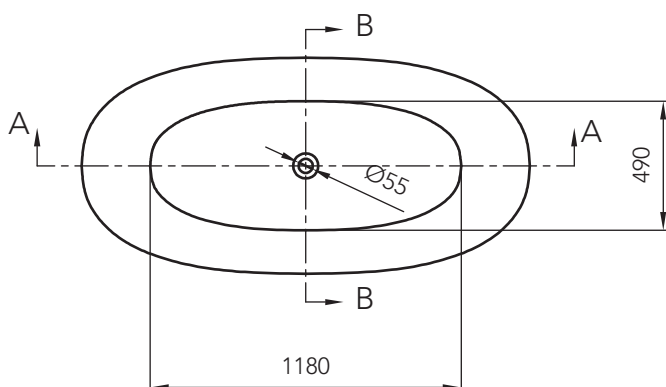

BATHLIFE BATHTUB SUND 170/F1 GO

bathlife®
OF SWEDEN

Measurement: 1700x820x585mm

SECTION A-A

SECTION B-B

Copyright ©2020 Bygghemma Sverige AB. Original content rights reserved. All product names, logos, and brands are property of their respective owners.