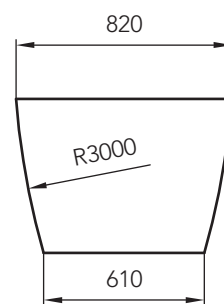

BATHLIFE BATHTUB SUND 170/F1 GO

bathlife®
OF SWEDEN

Measurement: 1700x820x585mm

SECTION A-A

SECTION B-B

Copyright ©2020 Bygghemma Sverige AB. Original content rights reserved. All product names, logos, and brands are property of their respective owners.