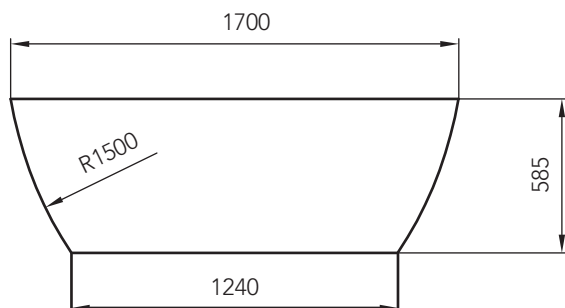

BATHLIFE BATHTUB SUND 170/F1 GO

bathlife®
OF SWEDEN

Measurement: 1700x820x585mm

SECTION A-A

SECTION B-B

Copyright ©2020 Bygghemma Sverige AB. Original content rights reserved. All product names, logos, and brands are property of their respective owners.